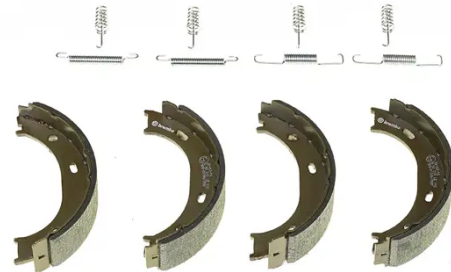

SHOE

S 50 510

The S 50 510 brake shoe is synonymous with reliability

Brembo brake shoes of original equipment quality guarantee the safe and reliable performance of your drum braking system. All Brembo brake shoes are accompanied by a ECE-R90 homologation certificate.

- ✓ OE-equivalent
- ✓ Brembo quality
- ✓ ECE-R90 certificate
- ✓ Safety
- ✓ Durability
- ✓ With accessories

Technical specifications

EAN code
8432509641996

Rear

Diameter
160 mm

Width
40 mm

Braking system
Bosch

Parking brake lever
With accessories

Type
Parking brake

COMPATIBLE VEHICLES

COMPATIBLE OE PART NUMBERS

0034203420	MERCEDES-BENZ
------------	---------------

A0024205820	MERCEDES-BENZ
-------------	---------------