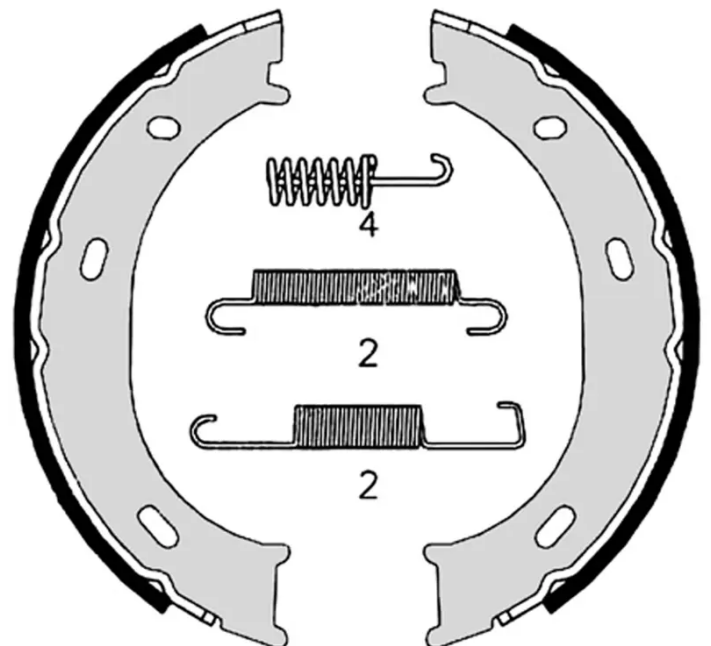

SHOE

S 50 510

The S 50 510 brake shoe is synonymous with reliability

Brembo brake shoes of original equipment quality guarantee the safe and reliable performance of your drum braking system. All Brembo brake shoes are accompanied by a ECE-R90 homologation certificate.

- ✓ OE-equivalent
- ✓ Brembo quality
- ✓ ECE-R90 certificate
- ✓ Safety
- ✓ Durability
- ✓ With accessories

Technical specifications

EAN code
8432509641996

Rear

Diameter
160 mm

Width
40 mm

Braking system
Bosch

Parking brake lever
With accessories

Type
Parking brake

COMPATIBLE VEHICLES

COMPATIBLE OE PART NUMBERS

0034203420	MERCEDES-BENZ
------------	---------------

A0024205820	MERCEDES-BENZ
-------------	---------------