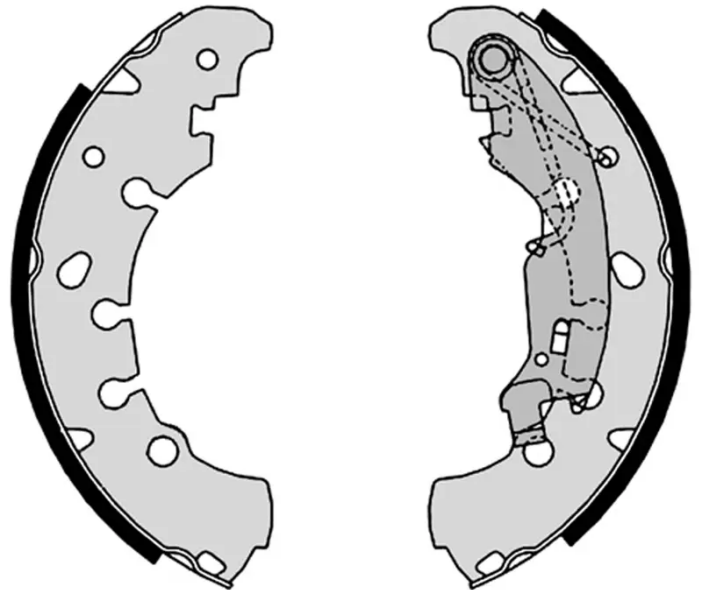

SHOE

S 23 530

The S 23 530 brake shoe is synonymous with reliability

Brembo brake shoes of original equipment quality guarantee the safe and reliable performance of your drum braking system. All Brembo brake shoes are accompanied by a ECE-R90 homologation certificate.

- ✓ OE-equivalent
- ✓ Brembo quality
- ✓ ECE-R90 certificate
- ✓ Safety
- ✓ Durability

Technical specifications

EAN code
8432509640579

Rear

Diameter
203 mm

Width
38 mm

Braking system
AP Lockheed

Parking brake lever
With handbrake lever