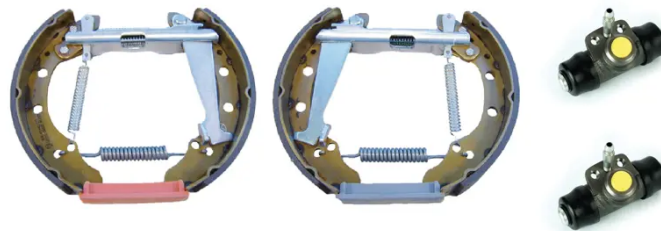

SHOE KIT K 85 023

The K 85 023 shoe kit is synonymous with reliability

The Brembo Kit & Fit is the ideal solution for the maintenance of drum brakes: everything you need for quick and efficient servicing is supplied in a single pre-assembled package, all with guaranteed Brembo quality. The kit contains all the components necessary for drum brake maintenance: shoes, brake wheel cylinders, springs, lubricant, and fixing kit.

- ✓ OE-equivalent
- ✓ Brembo quality
- ✓ ECE-R90 certificate
- ✓ Safety
- ✓ Durability
- ✓ Quick assembly
- ✓ With accessories
- ✓ Pre-Assembled Kit

Technical specifications

EAN code	Axle	Diameter
8020584077146	Rear	200 mm
Width	Master cylinder diameter	Type of assembly
40 mm	19 mm	Pre-assembled
Braking system	Brake proportioning valve	
VAG	Manual	