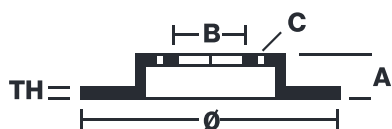

BRAKE DISC

08.2163.20

The **08.2163.20** brake disc is synonymous with reliability

The Brembo brake disc is fully interchangeable with an Original Equipment brake disc. The control of the entire production cycle allows Brembo to offer brake discs with outstanding performance levels, reliability, durability and comfort in all conditions of use. All Brembo brake discs are accompanied by the ECE-R90 homologation.

- ✓ OE-equivalent
- ✓ Brembo quality
- ✓ ECE-R90 certificate
- ✓ Safety
- ✓ Bearing kit

Technical specifications

EAN code	Axle	Diameter Ø
8020584216323	Rear	233 mm
Thickness (TH)	Height (A)	Number of holes (C)
9 mm	82 mm	4
Brake disc type	Centering (B)	Min. thickness
Solid	40 mm	7,8 mm