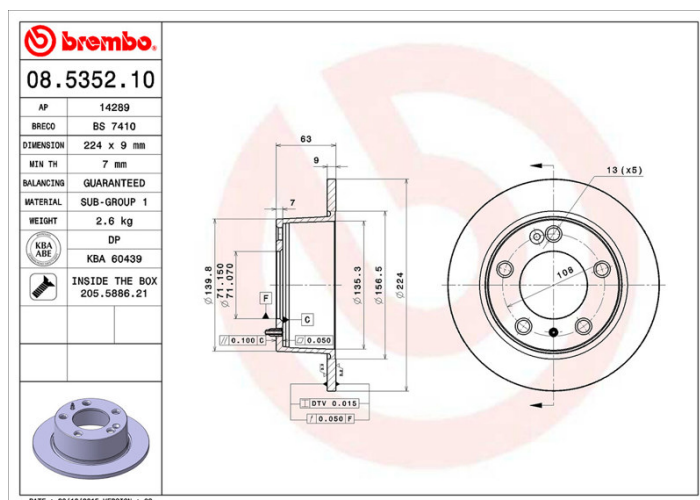

### Technical specifications

EAN code  
**8020584535219**

Axle  
**Rear**

Diameter  $\varnothing$   
**224 mm**

Thickness (TH)  
**9 mm**

Height (A)  
**63 mm**

Number of holes (C)  
**5**

Brake disc type  
**Solid**

Centering (B)  
**71 mm**

Min. thickness  
**7 mm**