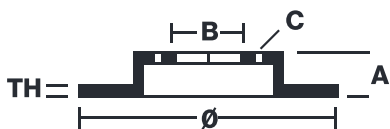

## 08.5352.10

The **08.5352.10** brake disc is synonymous with reliability

The Brembo brake disc is fully interchangeable with an Original Equipment brake disc. The control of the entire production cycle allows Brembo to offer brake discs with outstanding performance levels, reliability, durability and comfort in all conditions of use. All Brembo brake discs are accompanied by the ECE-R90 homologation.

### Technical specifications

EAN code  
**8020584535219**

Axle  
**Rear**

Diameter  $\varnothing$   
**224 mm**

Thickness (TH)  
**9 mm**

Height (A)  
**63 mm**

Number of holes (C)  
**5**

Brake disc type  
**Solid**