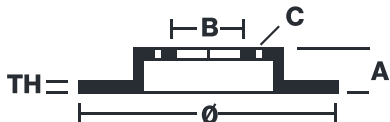

Technical specifications

EAN code 8020584034521	Axle Rear	Diameter Ø 280 mm
Thickness (TH) 11 mm	Height (A) 41 mm	Number of holes (C) 5
Brake disc type Solid	Centering (B) 72 mm	Min. thickness 9 mm

Tightening torque
103 Nm

08.9975.20	
AP	14915 V-14915
BRECO	BV 7691-BS 7691
DIMENSION	280 x 11 mm
MIN TH	9 mm
BALANCING	GUARANTEED
MATERIAL	SUB-GROUP 1
WEIGHT	4.4 kg
	DP
	KBA 60439
08.9975.21	
DATE : 10/04/2014 VERSION : 00	

COMPATIBLE VEHICLES