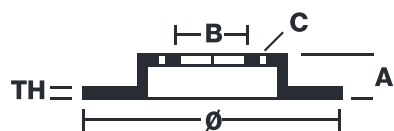

BRAKE DISC

08.A202.10

The **08.A202.10** brake disc is synonymous with reliability

The Brembo brake disc is fully interchangeable with an Original Equipment brake disc. The control of the entire production cycle allows Brembo to offer brake discs with outstanding performance levels, reliability, durability and comfort in all conditions of use. All Brembo brake discs are accompanied by the ECE-R90 homologation.

- ✓ OE-equivalent
- ✓ Brembo quality
- ✓ ECE-R90 certificate
- ✓ Safety
- ✓ Fastening screws

Technical specifications

EAN code
8020584015889

Axle
Rear

Diameter \varnothing
282 mm

Thickness (TH)
12 mm

Height (A)
48 mm