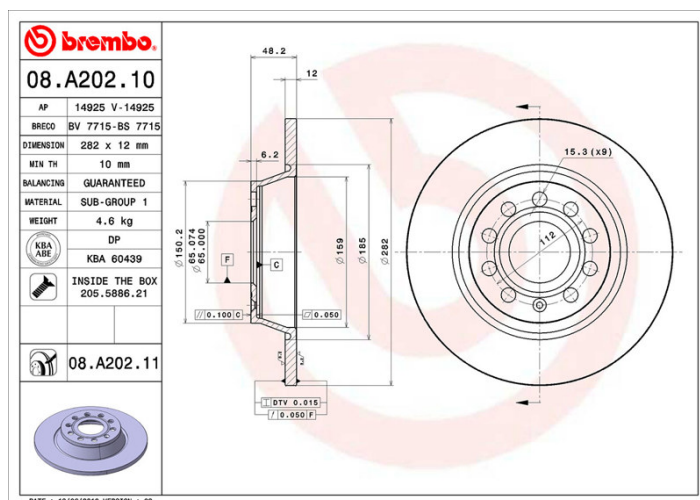

- ✓ OE-equivalent
- ✓ Brembo quality
- ✓ ECE-R90 certificate
- ✓ Safety
- ✓ Fastening screws

Technical specifications

EAN code
8020584015889

Axle
Rear

Diameter \varnothing
282 mm

Thickness (TH)
12 mm

Height (A)
48 mm

Number of holes (C)
5

Brake disc type
Solid

Centering (B)
65 mm

Min. thickness
10 mm

Tightening torque
120 Nm

COMPATIBLE VEHICLES

COMPATIBLE OE PART NUMBERS

1K0615601AD	AUDI
-------------	------