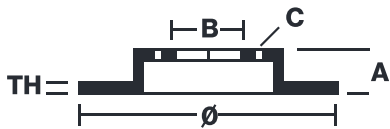

BRAKE DISC XTRA

08.C309.1X

The **08.C309.1X Xtra** brake disc is **synonymous with reliability**

The Brembo Xtra brake disc features holes on the braking surface. The holes are designed to improve the cooling of the braking system, to generate greater fading resistance and grip in the initial stages of braking. The sports look is also enhanced by the presence of the UV paint.

- ✓ Brembo quality
- ✓ ECE-R90 certificate
- ✓ Performance
- ✓ Sports driving
- ✓ Sporty look
- ✓ Anti-corrosion
- ✓ Fastening screws

Technical specifications

EAN code
8020584327777

Axle
Rear

Diameter Ø
290 mm