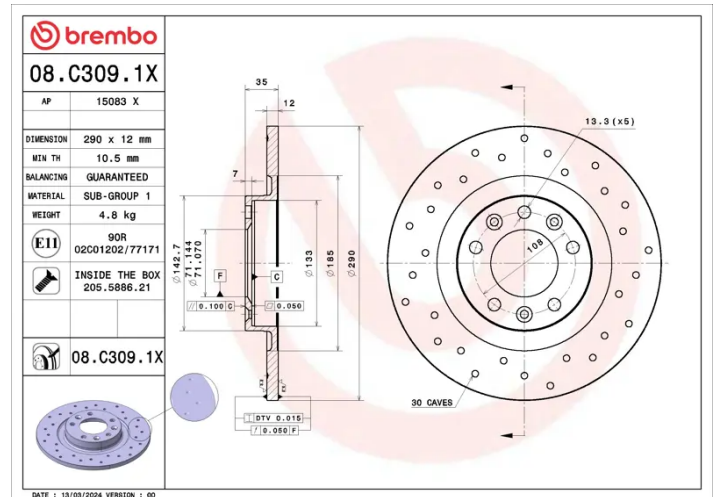

- ✓ Brembo quality
- ✓ ECE-R90 certificate
- ✓ Performance
- ✓ Sports driving
- ✓ Sporty look
- ✓ Anti-corrosion
- ✓ Fastening screws

Technical specifications

EAN code
8020584327777

Axle
Rear

Diameter Ø
290 mm

Thickness (TH)
12 mm

Height (A)
35 mm

Number of holes (C)
5

Brake disc type
Solid

Centering (B)
71 mm

Min. thickness
10,5 mm

COMPATIBLE VEHICLES

COMPATIBLE OE PART NUMBERS