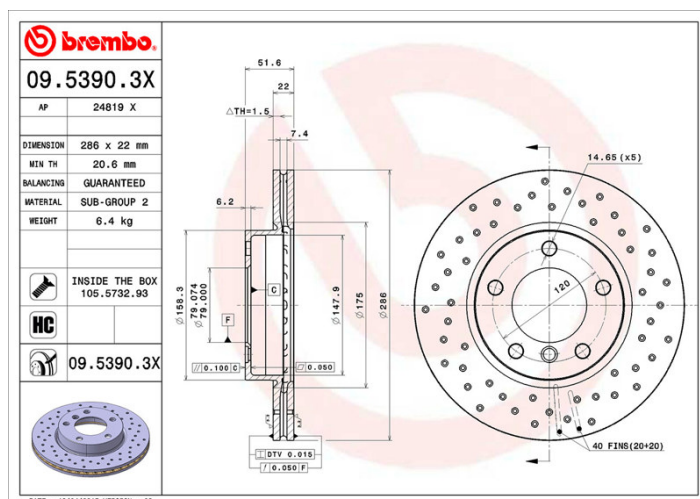

- ✓ Brembo quality
- ✓ ECE-R90 certificate
- ✓ Performance
- ✓ Sports driving
- ✓ Sporty look
- ✓ High carbon
- ✓ Anti-corrosion
- ✓ Fastening screws

Technical specifications

EAN code
8020584212387

Axle
Front

Diameter Ø
286 mm

Thickness (TH)
22 mm

Height (A)
52 mm

Number of holes (C)
5

Brake disc type
Ventilated

Centering (B)
79 mm

Min. thickness
20,6 mm

Tightening torque
120 Nm