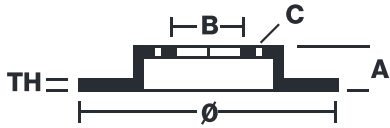

BRAKE DISC

09.9624.24

The 09.9624.24 brake disc is synonymous with reliability

The Brembo brake disc is fully interchangeable with an Original Equipment brake disc. The control of the entire production cycle allows Brembo to offer brake discs with outstanding performance levels, reliability, durability and comfort in all conditions of use. All Brembo brake discs are accompanied by the ECE-R90 homologation.

- ✓ OE-equivalent
- ✓ Brembo quality
- ✓ ECE-R90 certificate
- ✓ Safety

Technical specifications

EAN code
8020584962428

Axle
Front

Diameter Ø
284 mm

Thickness (TH)
22 mm

Height (A)
44 mm

Number of holes (C)
5