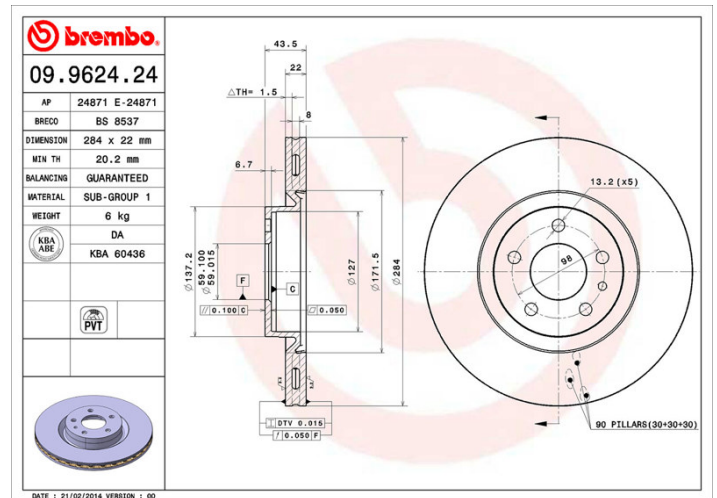

- ✓ OE-equivalent
- ✓ Brembo quality
- ✓ ECE-R90 certificate
- ✓ Safety

Technical specifications

EAN code
8020584962428

Axle
Front

Diameter Ø
284 mm

Thickness (TH)
22 mm

Height (A)
44 mm

Number of holes (C)
5

Brake disc type
Ventilated

Centering (B)
59 mm

Min. thickness
20,2 mm

Tightening torque
98 Nm

COMPATIBLE VEHICLES

COMPATIBLE OE PART NUMBERS

71739567 ALFA ROMEO

71739568 ALFA ROMEO