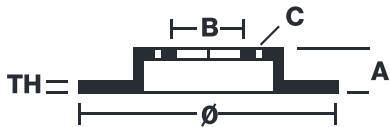

BRAKE DISC MAX

09.9772.75

The 09.9772.75 Max brake disc is synonymous with reliability

The Brembo Max brake disc features grooves on the braking surface. The special shape of the grooves generates greater fading resistance and constant renewal of friction material, quickly restoring optimum braking conditions. The UV paint completes the sporty look.

- ✓ Brembo quality
- ✓ ECE-R90 certificate
- ✓ Performance
- ✓ Sports driving
- ✓ Sporty look
- ✓ High carbon
- ✓ Anti-corrosion
- ✓ Fastening screws

Technical specifications

EAN code
8020584029725

Axle
Front