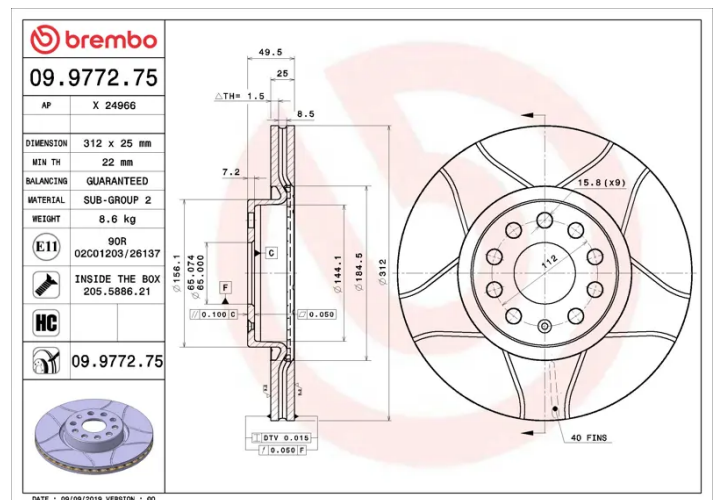

- ✓ Brembo quality
- ✓ ECE-R90 certificate
- ✓ Performance
- ✓ Sports driving
- ✓ Sporty look
- ✓ High carbon
- ✓ Anti-corrosion
- ✓ Fastening screws

Technical specifications

EAN code
8020584029725

Axle
Front

Diameter \varnothing
312 mm

Thickness (TH)
25 mm

Height (A)
50 mm

Number of holes (C)
5

Brake disc type
Ventilated

Centering (B)
65 mm

Min. thickness
22 mm

Tightening torque
120 Nm