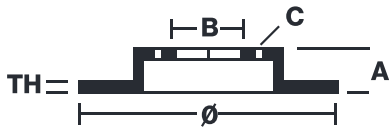

BRAKE DISC SPORT

09.B337.2S

Sport brake disc 09.B337.2S belongs to Brembo Cool Line

The Sport brake disc features TY3 grooves and the Brembo logo on the braking surface. These features provide an improved pedal feeling, more braking grip and greater fading resistance for better performance.

- ✓ Brembo quality
- ✓ ECE-R90 certificate
- ✓ Performance
- ✓ Sports driving
- ✓ Sporty look
- ✓ High carbon
- ✓ Fastening screws
- ✓ Fading resistance

Technical specifications

EAN code	Axle	Diameter Ø
-	Front	312 mm
Thickness (TH)	Height (A)	Number of holes (C)
24 mm	73 mm	5
Brake disc type	Centering (B)	Min. thickness
Ventilated	79 mm	22,4 mm
Tightening torque		
120 Nm		