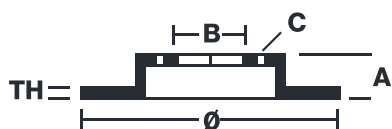

Technical specifications

EAN code	Axle	Diameter Ø
-	Rear	330 mm
Thickness (TH)	Height (A)	Number of holes (C)
22 mm	36 mm	5
Brake disc type	Centering (B)	Min. thickness
Ventilated	68 mm	20 mm

COMPATIBLE VEHICLES