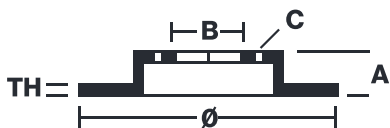

Brake disc technical specifications

Diameter	Thickness (TH)	Height (A)
300 mm	28 mm	68,5 mm

Number of holes (C)	Brake disc type	Centering (B)
6	Solid	85 mm

Min. thickness