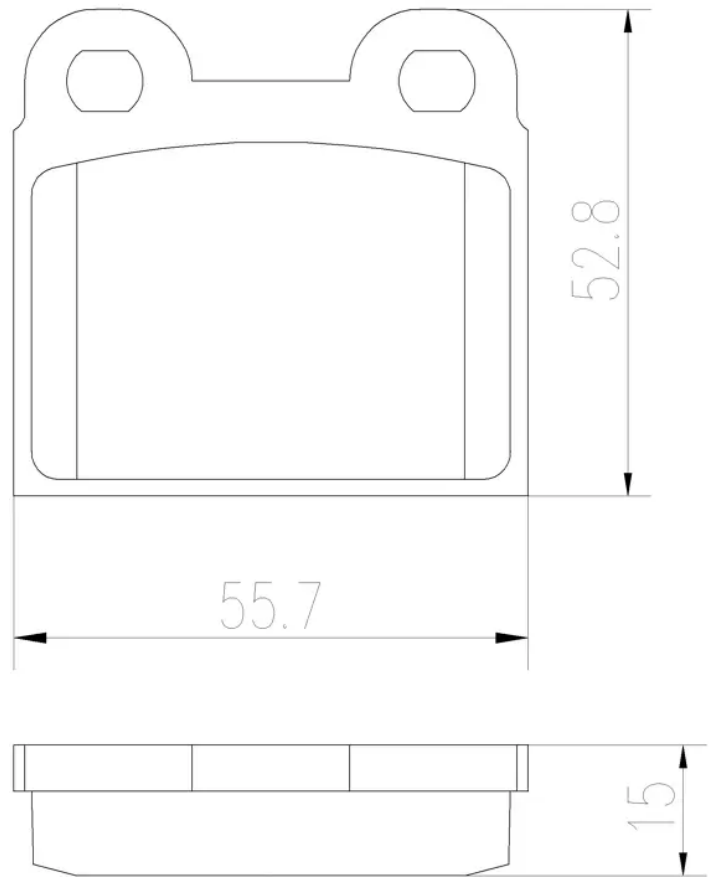

Technical specifications

EAN code
8020584095782

Axle
Front and rear

Thickness
15 mm

Width
56 mm

Height
53 mm

Braking system
Teves

Wear indicator
Without

WVA number
20009

Accessories
With anti-squeal shim

4PCS/SET

COMPATIBLE VEHICLES