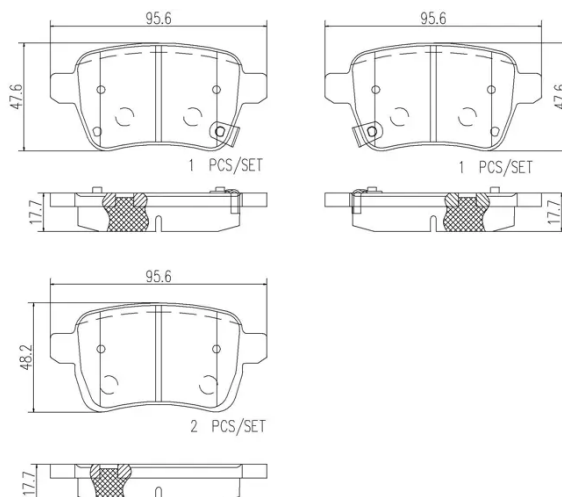

## Technical specifications

EAN code <b>8020584083673</b>	Axle <b>Rear</b>	Thickness <b>18 mm</b>
Width <b>96 mm</b>	Height <b>48 mm</b>	Braking system <b>TRW</b>
Wear indicator <b>Acoustic</b>	WVA number <b>25974,25973,25975</b>	Accessories <b>With accessories With anti-squeal shim With piston clip</b>