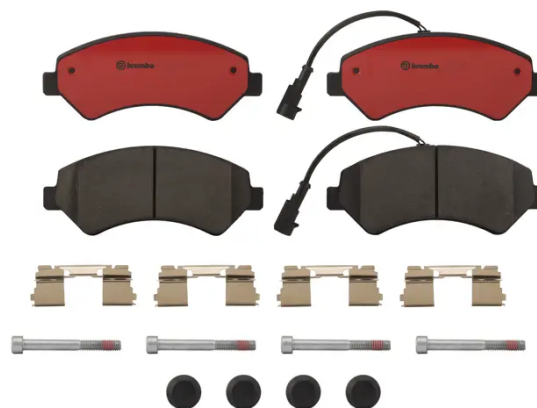

BRAKE PAD PRIME CERAMIC P61118N

The P61118N NAO brake pad is synonymous with reliability

Brembo NAO brake pads stand out for their ultimate braking comfort, reduced friction wear and low dust mission, which makes for cleaner rims and reduced maintenance requirements. The advanced friction material in keeping with the strictest environmental standards is the main distinguishing feature of NAO compounds.

- ✓ OE-equivalent
- ✓ Brembo quality
- ✓ Safety
- ✓ Comfort
- ✓ Durability
- ✓ Dust reduction
- ✓ With accessories

Technical specifications

EAN code 8020584089552	Axle Front	Thickness 19 mm
Width 169 mm	Height 69 mm	Braking system Brembo
Wear indicator Electric	WVA number 24466,24467	Accessories With anti-squeal shim With accessories With brake caliper bolts

	P61118N		407.E672.325.N
		<p>SCREW M8x1.25x28 05.E659.005 - x4</p> <p>DUSTCOVER CAP 07.E820.001 - x4</p> <p>CLIP SPRING 07.E656.106 - x4</p>	
<p>WVA: 24466 QTY: x2</p>		<p>WVA: 24467 QTY: x2</p>	
<small>DATE : 13/12/2023 VERSION : 00</small>			