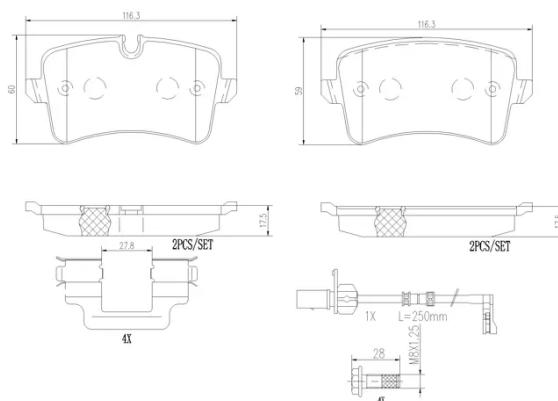

- ✓ OE-equivalent
- ✓ Brembo quality
- ✓ Safety
- ✓ Comfort
- ✓ Durability
- ✓ Dust reduction
- ✓ With accessories

Technical specifications

EAN code 8020584114605	Axle Rear	Thickness 18 mm
Width 116 mm	Height 60 mm	Braking system Lucas
Wear indicator Electric	WVA number 24606,25214	Accessories With accessories With anti-squeal shim With brake caliper bolts