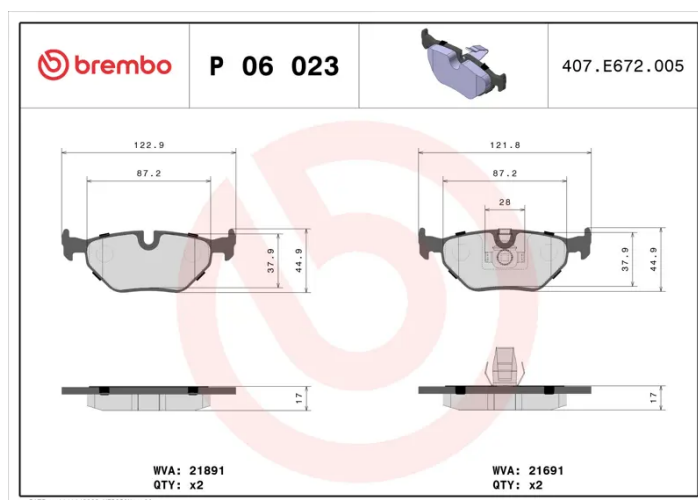

BRAKE PAD

P 06 023

The P 06 023 brake pad is synonymous with reliability

The Brembo brake pad guarantees ultimate safety when braking thanks to the use of more than 100 different compounds, designed according to the type of vehicle and use. Stopping distances reduced to a minimum, maximum driving comfort and silent operation are the most important features of Brembo materials. Brembo brake pads are supplied together with an extensive range of accessories and assembly kits for professional-standard installation.

- ✓ OE-equivalent
- ✓ Brembo quality
- ✓ ECE-R90 certificate
- ✓ Safety
- ✓ Performance
- ✓ Comfort

Technical specifications

EAN code 8020584050231	Axle Rear	Thickness 17 mm
Width 122 mm	Height 45 mm	Braking system Teves
Wear indicator Prepared for wear indicator	WVA number 21691,21891	Accessories With piston clip