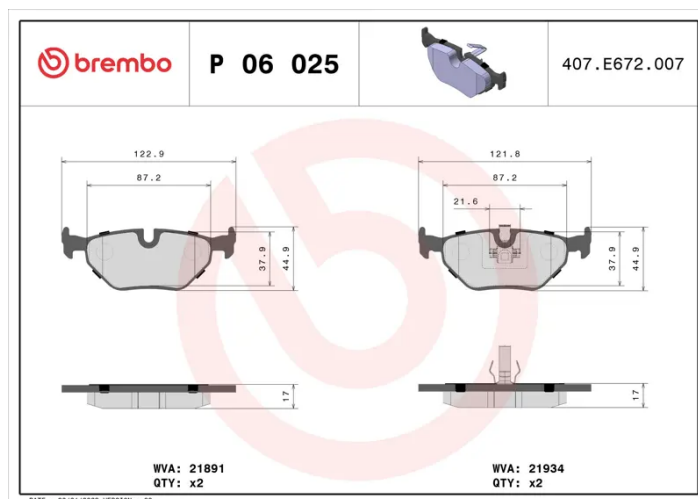

- ✓ OE-equivalent
- ✓ Brembo quality
- ✓ ECE-R90 certificate
- ✓ Safety
- ✓ Performance
- ✓ Comfort
- ✓ With accessories

Technical specifications

EAN code
8020584050255

Axle
Rear

Thickness
17 mm

Width
123 mm

Height
45 mm

Braking system
Teves

Wear indicator
Prepared for wear indicator

WVA number
21934,21935

Accessories
With accessories
With anti-squeal shim
With piston clip

COMPATIBLE VEHICLES

COMPATIBLE OE PART NUMBERS