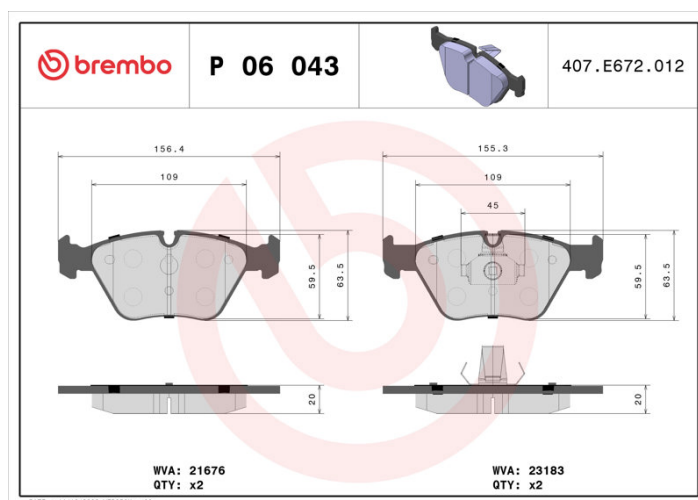

### Technical specifications

EAN code <b>8020584059913</b>	Axle <b>Front</b>	Thickness <b>20 mm</b>
Width <b>155 mm</b>	Height <b>64 mm</b>	Braking system <b>Teves</b>
Wear indicator <b>Prepared for wear indicator</b>	WVA number <b>21676,23183</b>	Accessories <b>With piston clip</b>