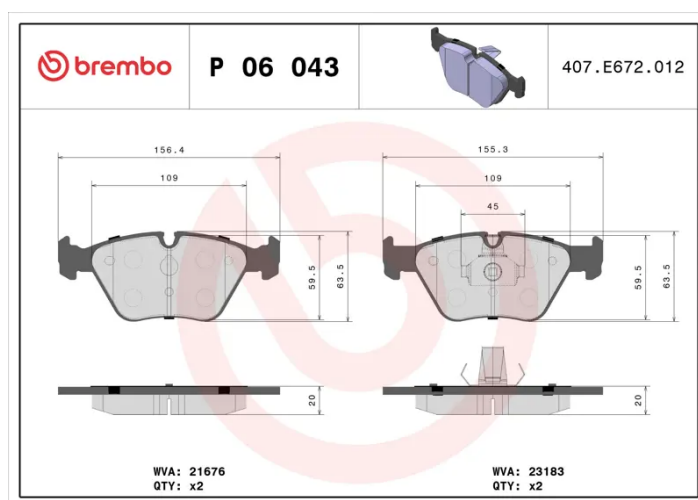

### Technical specifications

EAN code <b>8020584059913</b>	Axle <b>Front</b>	Thickness <b>20 mm</b>
Width <b>155 mm</b>	Height <b>64 mm</b>	Braking system <b>Teves</b>
Wear indicator <b>Prepared for wear indicator</b>	WVA number <b>23183,21676</b>	Accessories <b>With anti-squeal shim With piston clip With accessories</b>