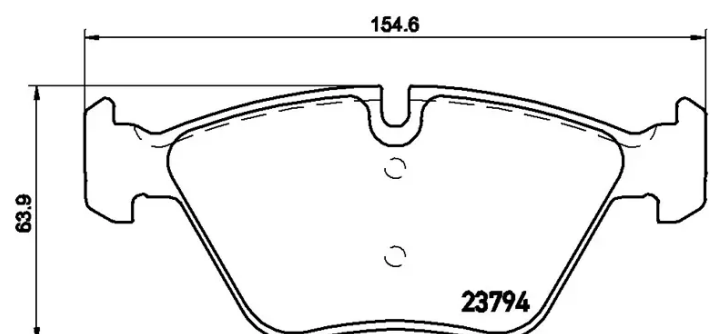

BRAKE PAD

P 06 057

The P 06 057 brake pad is synonymous with reliability

The Brembo brake pad guarantees ultimate safety when braking thanks to the use of more than 100 different compounds, designed according to the type of vehicle and use. Stopping distances reduced to a minimum, maximum driving comfort and silent operation are the most important features of Brembo materials. Brembo brake pads are supplied together with an extensive range of accessories and assembly kits for professional-standard installation.

- ✓ OE-equivalent
- ✓ Brembo quality
- ✓ ECE-R90 certificate
- ✓ Safety
- ✓ Performance
- ✓ Comfort
- ✓ With accessories

Technical specifications

EAN code 8020584090213	Axle Front	Thickness 20 mm
Width 155 mm	Height 64 mm	Braking system Teves
Wear indicator Prepared for wear indicator	WVA number 23793,23794	Accessories With anti-squeal shim With accessories With piston clip