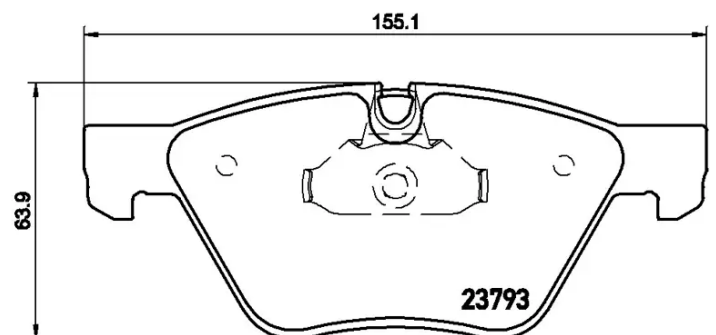

BRAKE PAD

P 06 057

The P 06 057 brake pad is synonymous with reliability

The Brembo brake pad guarantees ultimate safety when braking thanks to the use of more than 100 different compounds, designed according to the type of vehicle and use. Stopping distances reduced to a minimum, maximum driving comfort and silent operation are the most important features of Brembo materials. Brembo brake pads are supplied together with an extensive range of accessories and assembly kits for professional-standard installation.

- ✓ OE-equivalent
- ✓ Brembo quality
- ✓ ECE-R90 certificate
- ✓ Safety
- ✓ Performance
- ✓ Comfort
- ✓ With accessories

Technical specifications

EAN code 8020584090213	Axle Front	Thickness 20 mm
Width 155 mm	Height 64 mm	Braking system Teves
Wear indicator Prepared for wear indicator	WVA number 23793,23794	Accessories With anti-squeal shim With accessories With piston clip