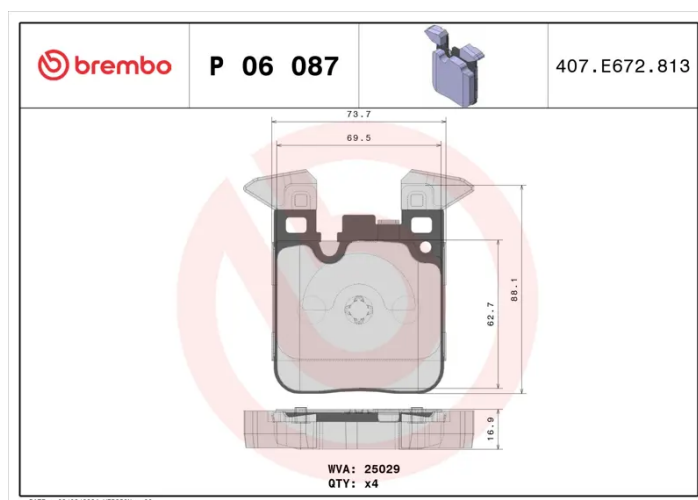

### Technical specifications

EAN code <b>8020584111611</b>	Axle <b>Rear</b>	Thickness <b>17 mm</b>
Width <b>72 mm</b>	Height <b>88 mm</b>	Braking system <b>Brembo</b>
Wear indicator <b>Prepared for wear indicator</b>	WVA number <b>25029</b>	Accessories <b>With anti-squeal shim With counterweights</b>