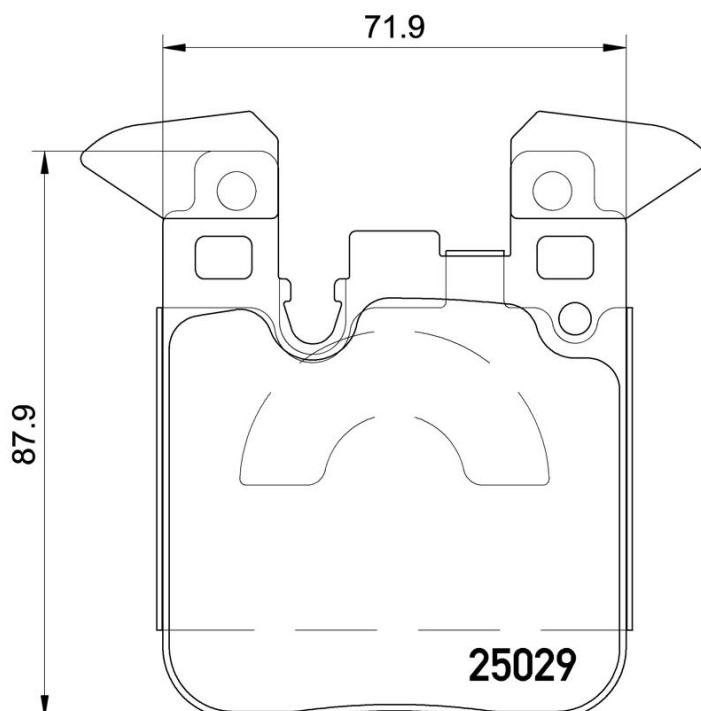

BRAKE PAD XTRA

P 06 087X

The P 06 087X Xtra brake pad is synonymous with reliability

Brembo Xtra brake pads, developed to enhance the advantages of the Xtra and Max discs, are made using the special BRM X L01 compound which consists of more than 30 different components. Compared with the compound used for original-equivalent pads, the new solution assures a higher friction coefficient, which translates to more precise and stable braking, at both high and low temperatures. All this makes for greater driving comfort and improved pedal modularity, without compromising the product's mileage output.

- ✓ OE-equivalent
- ✓ Brembo quality
- ✓ ECE-R90 certificate
- ✓ Safety
- ✓ Performance
- ✓ Sports driving

Technical specifications

EAN code	Axle	Thickness
8020584068656	Rear	17 mm
Width	Height	Braking system
72 mm	88 mm	Brembo
Wear indicator	WVA number	Accessories
Prepared for wear indicator	25029	With anti-squeal shim With counterweights