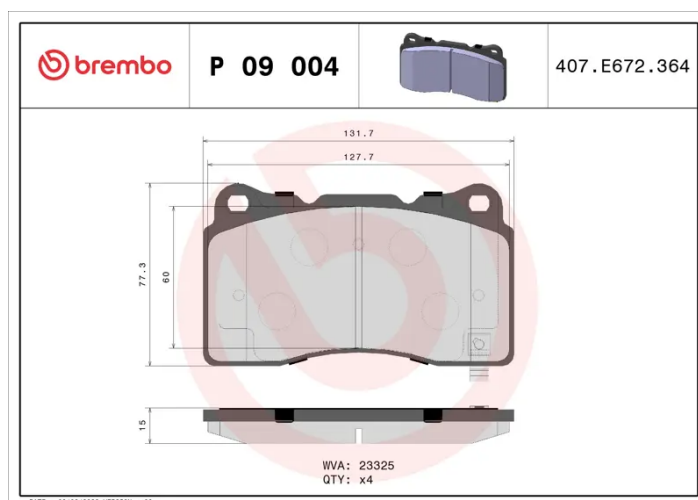

BRAKE PAD

P 09 004

The P 09 004 brake pad is synonymous with reliability

The Brembo brake pad guarantees ultimate safety when braking thanks to the use of more than 100 different compounds, designed according to the type of vehicle and use. Stopping distances reduced to a minimum, maximum driving comfort and silent operation are the most important features of Brembo materials. Brembo brake pads are supplied together with an extensive range of accessories and assembly kits for professional-standard installation.

- ✓ OE-equivalent
- ✓ Brembo quality
- ✓ ECE-R90 certificate
- ✓ Safety
- ✓ Performance
- ✓ Comfort

Technical specifications

EAN code 8020584090381	Axle Front and rear	Thickness 15 mm
Width 132 mm	Height 78 mm	Braking system Brembo
Wear indicator Acoustic	WVA number 23325	Accessories With anti-squeal shim