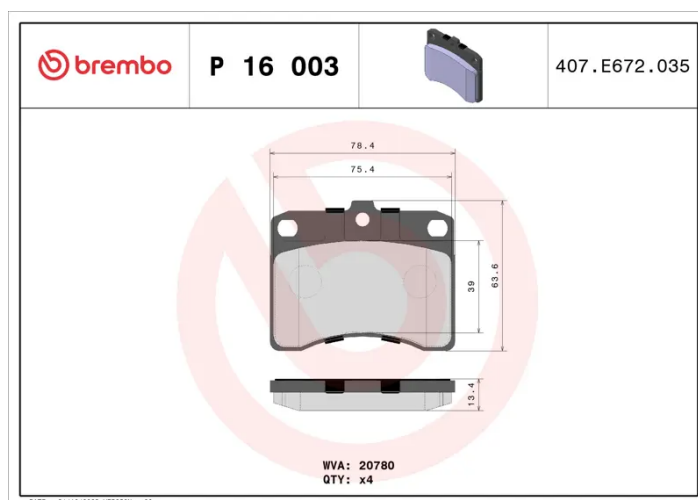

### Technical specifications

EAN code <b>8020584050637</b>	Axle <b>Front</b>	Thickness <b>13 mm</b>
Width <b>79 mm</b>	Height <b>64 mm</b>	Braking system <b>Sumitomo</b>
Wear indicator <b>Without</b>	WVA number <b>20780</b>	Accessories <b>With anti-squeal shim</b>