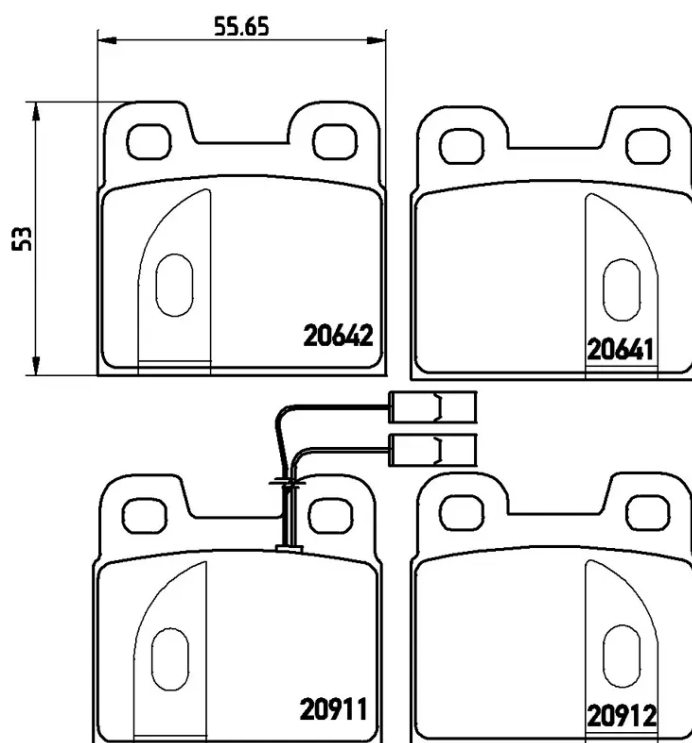

BRAKE PAD

P 23 020

The P 23 020 brake pad is synonymous with reliability

The Brembo brake pad guarantees ultimate safety when braking thanks to the use of more than 100 different compounds, designed according to the type of vehicle and use. Stopping distances reduced to a minimum, maximum driving comfort and silent operation are the most important features of Brembo materials. Brembo brake pads are supplied together with an extensive range of accessories and assembly kits for professional-standard installation.

- ✓ OE-equivalent
- ✓ Brembo quality
- ✓ ECE-R90 certificate
- ✓ Safety
- ✓ Performance
- ✓ Comfort

Technical specifications

EAN code	Axle	Thickness
8020584050903	Rear	15 mm
Width	Height	Braking system
56 mm	53 mm	Teves
Wear indicator	WVA number	Accessories
Electric	20641,20642,20912	With anti-squeal shim

COMPATIBLE OE PART NUMBERS

000060720648 ALFA ROMEO

000060740845 ALFA ROMEO

000060778265 ALFA ROMEO

0060720648 ALFA ROMEO

0060740845 ALFA ROMEO

0060760104 ALFA ROMEO

0060778265 ALFA ROMEO

11313482600300 ALFA ROMEO

11313482600330 ALFA ROMEO

11348260030030 ALFA ROMEO

11655260550001 ALFA ROMEO

16100260030030 ALFA ROMEO

60720648 ALFA ROMEO

60730542 ALFA ROMEO

60740845 ALFA ROMEO