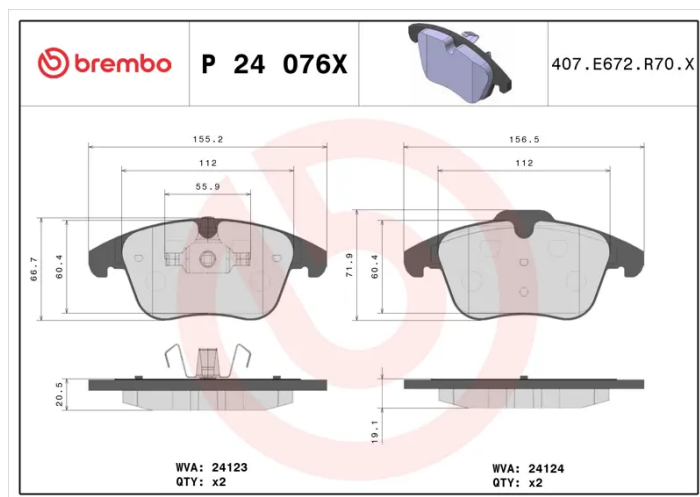

BRAKE PAD XTRA P 24 076X

The P 24 076X Xtra brake pad is synonymous with reliability

Brembo Xtra brake pads, developed to enhance the advantages of the Xtra and Max discs, are made using the special BRM X L01 compound which consists of more than 30 different components. Compared with the compound used for original-equivalent pads, the new solution assures a higher friction coefficient, which translates to more precise and stable braking, at both high and low temperatures. All this makes for greater driving comfort and improved pedal modularity, without compromising the product's mileage output.

- ✓ OE-equivalent
- ✓ Brembo quality
- ✓ ECE-R90 certificate
- ✓ Safety
- ✓ Performance
- ✓ Sports driving

Technical specifications

EAN code 8020584068786	Axle Front	Thickness 20 mm
Width 155 mm	Height 67 mm	Braking system Teves
Wear indicator Without	WVA number 24124,24123	Accessories With anti-squeal shim