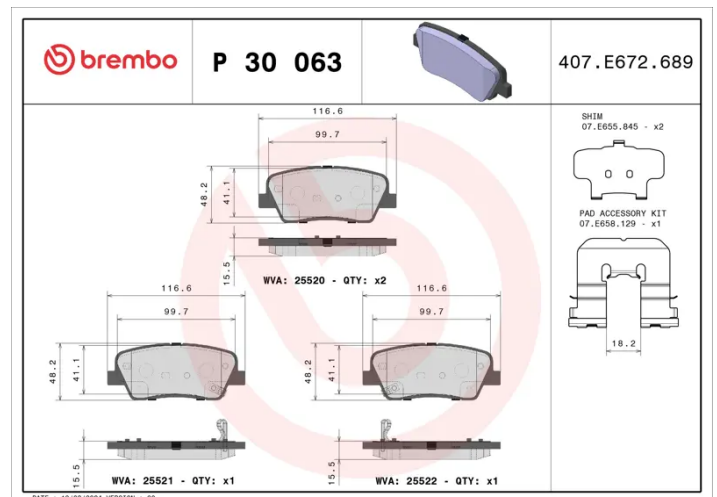

BRAKE PAD

P 30 063

The P 30 063 brake pad is synonymous with reliability

The Brembo brake pad guarantees ultimate safety when braking thanks to the use of more than 100 different compounds, designed according to the type of vehicle and use. Stopping distances reduced to a minimum, maximum driving comfort and silent operation are the most important features of Brembo materials. Brembo brake pads are supplied together with an extensive range of accessories and assembly kits for professional-standard installation.

- ✓ OE-equivalent
- ✓ Brembo quality
- ✓ ECE-R90 certificate
- ✓ Safety
- ✓ Performance
- ✓ Comfort
- ✓ With accessories

Technical specifications

EAN code 8020584104767	Axle Rear	Thickness 16 mm
Width 117 mm	Height 48 mm	Braking system Mando
Wear indicator Acoustic	WVA number 25520,25521,25522	Accessories With accessories With anti-squeal shim With piston clip