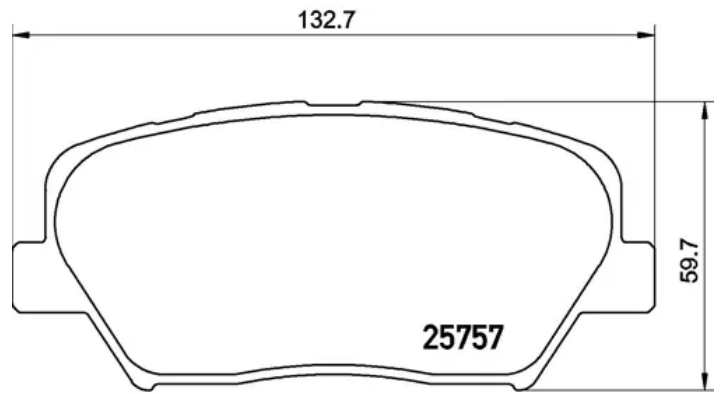

Technical specifications

EAN code
8020584121634

Axle
Front

Thickness
18 mm

Width
133 mm

Height
60 mm

Braking system
Mando

Wear indicator
Acoustic

WVA number
25757,25758,25759

Accessories
**With anti-squeal
shim
With accessories**

COMPATIBLE VEHICLES