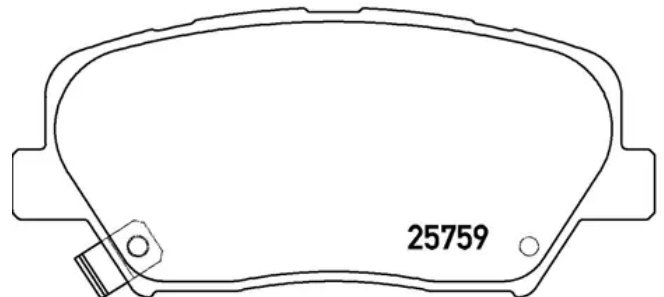

Technical specifications

EAN code
8020584121634

Axle
Front

Thickness
18 mm

Width
133 mm

Height
60 mm

Braking system
Mando

Wear indicator
Acoustic

WVA number
25757,25758,25759

Accessories
**With anti-squeal
shim
With accessories**

COMPATIBLE VEHICLES