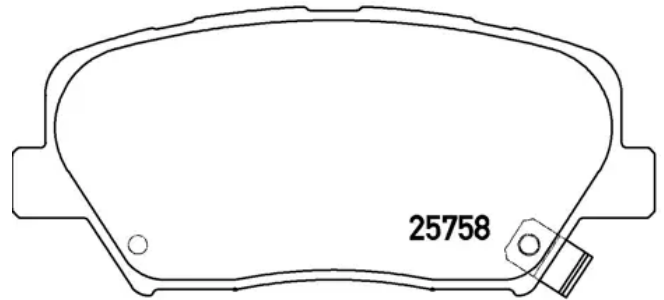

Technical specifications

EAN code
8020584121634

Axle
Front

Thickness
18 mm

Width
133 mm

Height
60 mm

Braking system
Mando

Wear indicator
Acoustic

WVA number
25757,25758,25759

Accessories
**With anti-squeal
shim
With accessories**

COMPATIBLE VEHICLES