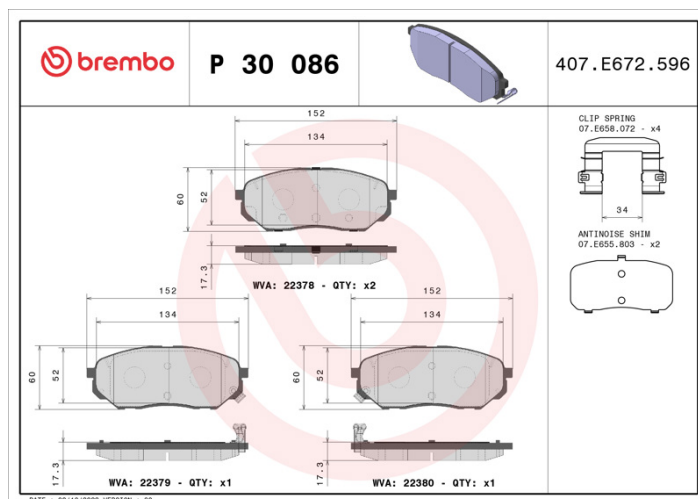

BRAKE PAD

P 30 086

The P 30 086 brake pad is synonymous with reliability

The Brembo brake pad guarantees ultimate safety when braking thanks to the use of more than 100 different compounds, designed according to the type of vehicle and use. Stopping distances reduced to a minimum, maximum driving comfort and silent operation are the most important features of Brembo materials. Brembo brake pads are supplied together with an extensive range of accessories and assembly kits for professional-standard installation.

- ✓ OE-equivalent
- ✓ Brembo quality
- ✓ ECE-R90 certificate
- ✓ Safety
- ✓ Performance
- ✓ Comfort
- ✓ With accessories

Technical specifications

EAN code 8020584084458	Axle Front	Thickness 17 mm
Width 152 mm	Height 60 mm	Braking system Mando
Wear indicator Acoustic	WVA number 22378,22380,22379	Accessories With accessories