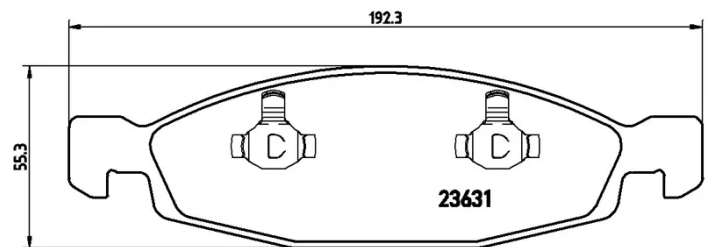

BRAKE PAD

P 37 005

The P 37 005 brake pad is synonymous with reliability

The Brembo brake pad guarantees ultimate safety when braking thanks to the use of more than 100 different compounds, designed according to the type of vehicle and use. Stopping distances reduced to a minimum, maximum driving comfort and silent operation are the most important features of Brembo materials. Brembo brake pads are supplied together with an extensive range of accessories and assembly kits for professional-standard installation.

- ✓ OE-equivalent
- ✓ Brembo quality
- ✓ ECE-R90 certificate
- ✓ Safety
- ✓ Performance
- ✓ Comfort
- ✓ With accessories

Technical specifications

EAN code 8020584053140	Axle Front	Thickness 18 mm
Width 192 mm	Height 55 mm	Braking system Teves
Wear indicator Acoustic	WVA number 23632,23633,23631	Accessories With anti-squeal shim With piston clip With accessories