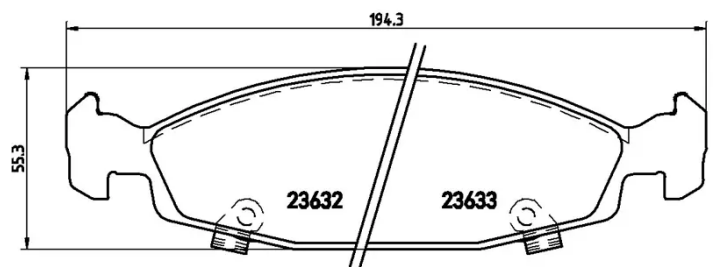

BRAKE PAD

P 37 005

The P 37 005 brake pad is synonymous with reliability

The Brembo brake pad guarantees ultimate safety when braking thanks to the use of more than 100 different compounds, designed according to the type of vehicle and use. Stopping distances reduced to a minimum, maximum driving comfort and silent operation are the most important features of Brembo materials. Brembo brake pads are supplied together with an extensive range of accessories and assembly kits for professional-standard installation.

- ✓ OE-equivalent
- ✓ Brembo quality
- ✓ ECE-R90 certificate
- ✓ Safety
- ✓ Performance
- ✓ Comfort
- ✓ With accessories

Technical specifications

EAN code 8020584053140	Axle Front	Thickness 18 mm
Width 192 mm	Height 55 mm	Braking system Teves
Wear indicator Acoustic	WVA number 23632,23633,23631	Accessories With anti-squeal shim With piston clip With accessories