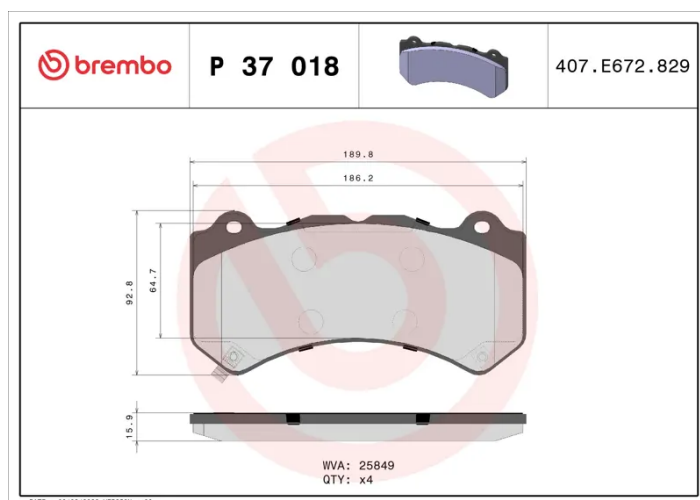

BRAKE PAD

P 37 018

The P 37 018 brake pad is synonymous with reliability

The Brembo brake pad guarantees ultimate safety when braking thanks to the use of more than 100 different compounds, designed according to the type of vehicle and use. Stopping distances reduced to a minimum, maximum driving comfort and silent operation are the most important features of Brembo materials. Brembo brake pads are supplied together with an extensive range of accessories and assembly kits for professional-standard installation.

- ✓ OE-equivalent
- ✓ Brembo quality
- ✓ ECE-R90 certificate
- ✓ Safety
- ✓ Performance
- ✓ Comfort

Technical specifications

EAN code 8020584080054	Axle Front and rear	Thickness 15 mm
Width 190 mm	Height 93 mm	Braking system Brembo
Wear indicator Acoustic	WVA number 25849,25859	Accessories With anti-squeal shim