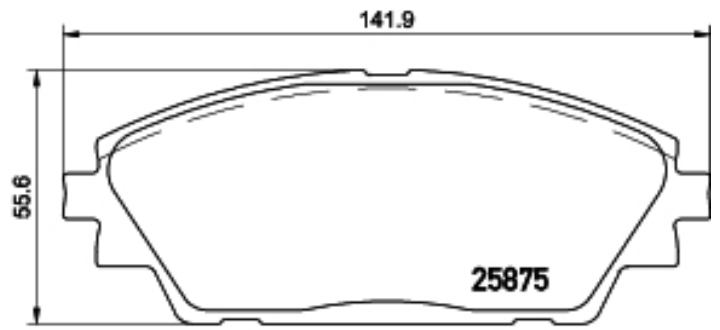

Technical specifications

EAN code
8020584080061

Axle
Front

Thickness
16 mm

Width
142 mm

Height
56 mm

Braking system
Akebono

Wear indicator
Acoustic

WVA number
25875,25876,25877

COMPATIBLE VEHICLES

COMPATIBLE OE PART NUMBERS

B4Y03328ZA	MAZDA
B4Y03328ZB	MAZDA
B6YS3328Z	MAZDA
B6YS3328ZA	MAZDA
B6YS3328ZB	MAZDA
BHY13328ZA	MAZDA
BHY13328ZA9C	MAZDA
D4YS3328ZA	MAZDA
D5YG3328Z	MAZDA
DFY53328Z	MAZDA
DGY93328Z	MAZDA
D4YS3328Z	MAZDA (CHANGAN)