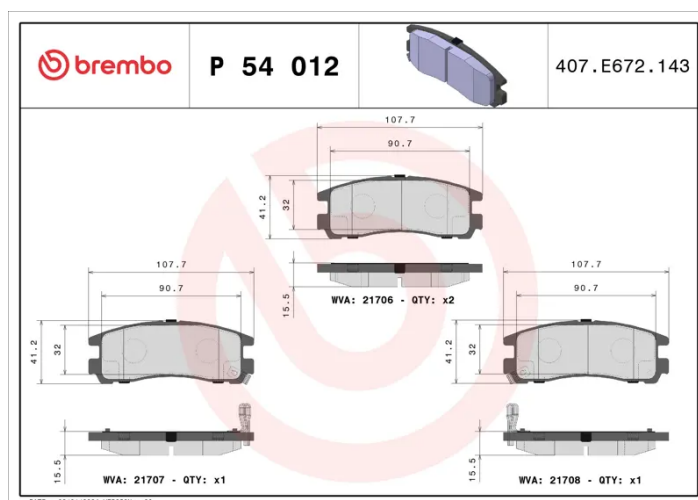

### Technical specifications

EAN code <b>8020584054598</b>	Axle <b>Rear</b>	Thickness <b>16 mm</b>
Width <b>108 mm</b>	Height <b>41 mm</b>	Braking system <b>Akebono</b>
Wear indicator <b>Acoustic</b>	WVA number <b>21706,21707,21708</b>	Accessories <b>With anti-squeal shim</b>