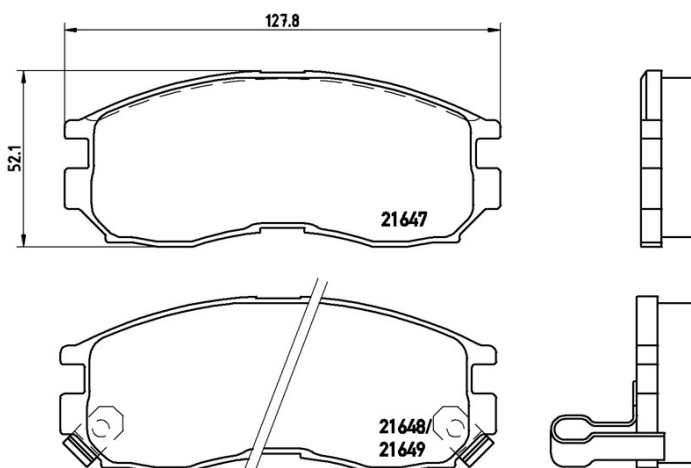

## P 54 014

The P 54 014 brake pad is synonymous with reliability

The Brembo brake pad guarantees ultimate safety when braking thanks to the use of more than 100 different compounds, designed according to the type of vehicle and use. Stopping distances reduced to a minimum, maximum driving comfort and silent operation are the most important features of Brembo materials. Brembo brake pads are supplied together with an extensive range of accessories and assembly kits for professional-standard installation.

### Technical specifications

EAN code	Axle	Thickness
8020584054611	Front	16 mm
Width	Height	Braking system
128 mm	52 mm	Sumitomo
Wear indicator	WVA number	
Acoustic	21647,21648,21649	

COMPATIBLE VEHICLES