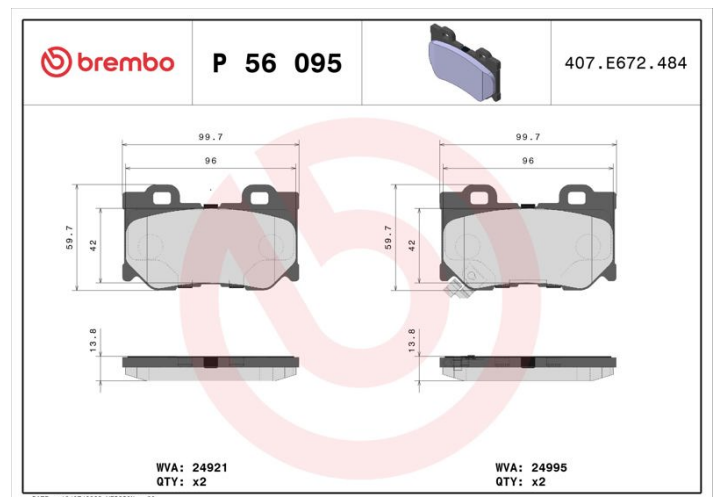

BRAKE PAD

P 56 095

The P 56 095 brake pad is synonymous with reliability

The Brembo brake pad guarantees ultimate safety when braking thanks to the use of more than 100 different compounds, designed according to the type of vehicle and use. Stopping distances reduced to a minimum, maximum driving comfort and silent operation are the most important features of Brembo materials. Brembo brake pads are supplied together with an extensive range of accessories and assembly kits for professional-standard installation.

- ✓ OE-equivalent
- ✓ Brembo quality
- ✓ ECE-R90 certificate
- ✓ Safety
- ✓ Performance
- ✓ Comfort

Technical specifications

EAN code 8020584108857	Axle Rear	Thickness 14 mm
Width 100 mm	Height 59 mm	Braking system Akebono
Wear indicator Acoustic	WVA number 24921,24995	