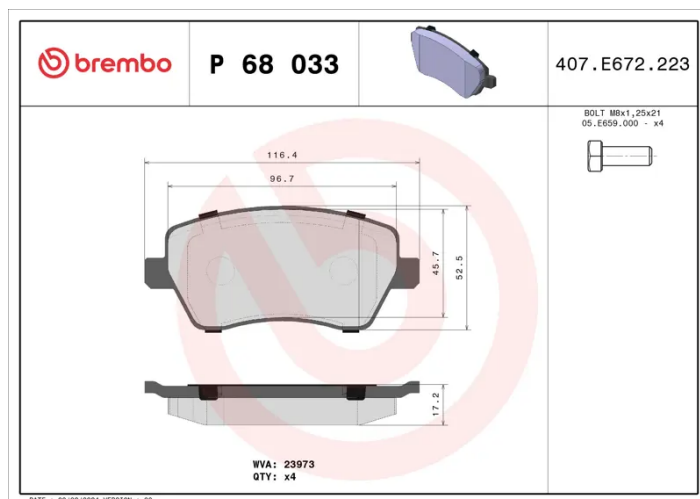

BRAKE PAD

P 68 033

The P 68 033 brake pad is synonymous with reliability

The Brembo brake pad guarantees ultimate safety when braking thanks to the use of more than 100 different compounds, designed according to the type of vehicle and use. Stopping distances reduced to a minimum, maximum driving comfort and silent operation are the most important features of Brembo materials. Brembo brake pads are supplied together with an extensive range of accessories and assembly kits for professional-standard installation.

- ✓ OE-equivalent
- ✓ Brembo quality
- ✓ ECE-R90 certificate
- ✓ Safety
- ✓ Performance
- ✓ Comfort
- ✓ With accessories

Technical specifications

EAN code 8020584056967	Axle Front	Thickness 17 mm
Width 116 mm	Height 52 mm	Braking system Lucas
Wear indicator Without	WVA number 23973	Accessories With accessories With anti-squeal shim With brake caliper bolts