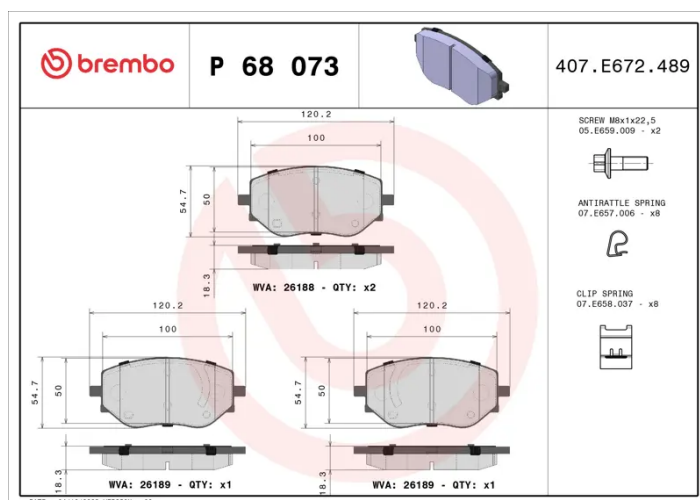

### Technical specifications

EAN code <b>8020584118252</b>	Axle <b>Front</b>	Thickness <b>18 mm</b>
Width <b>120 mm</b>	Height <b>55 mm</b>	Braking system <b>CBI</b>
Wear indicator <b>Acoustic</b>	WVA number <b>26189,26188</b>	Accessories <b>With anti-squeal shim</b>