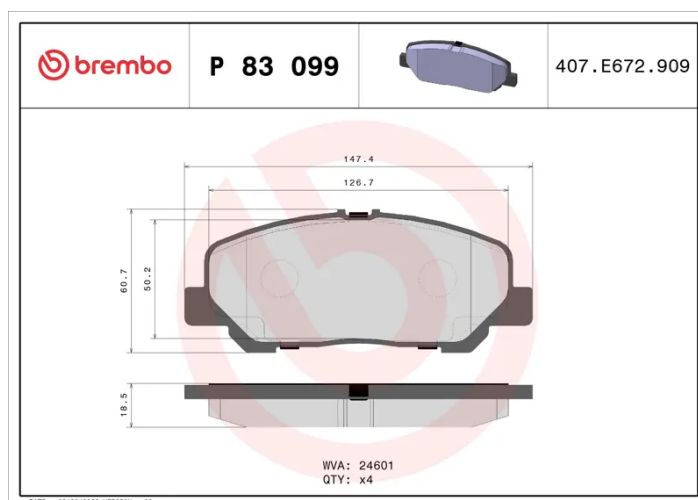

### Technical specifications

EAN code <b>8020584062371</b>	Axle <b>Front</b>	Thickness <b>18 mm</b>
Width <b>148 mm</b>	Height <b>61 mm</b>	Braking system <b>Akebono</b>
Wear indicator <b>Prepared for wear indicator</b>	WVA number <b>24601</b>	Accessories <b>With anti-squeal shim</b>