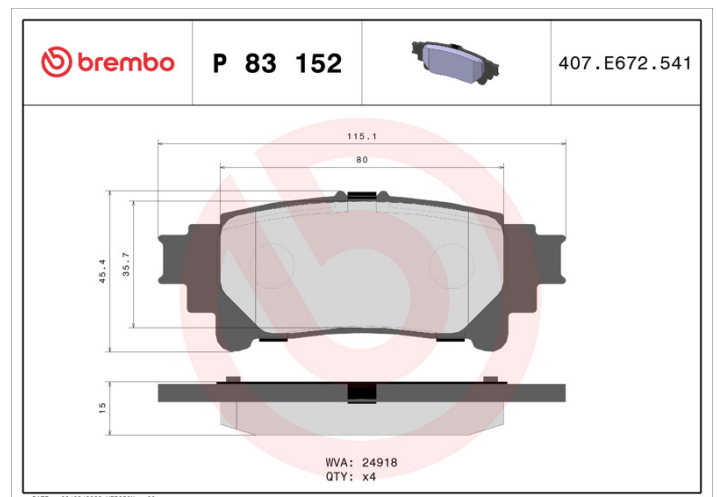

BRAKE PAD

P 83 152

The P 83 152 brake pad is synonymous with reliability

The Brembo brake pad guarantees ultimate safety when braking thanks to the use of more than 100 different compounds, designed according to the type of vehicle and use. Stopping distances reduced to a minimum, maximum driving comfort and silent operation are the most important features of Brembo materials. Brembo brake pads are supplied together with an extensive range of accessories and assembly kits for professional-standard installation.

- ✓ OE-equivalent
- ✓ Brembo quality
- ✓ ECE-R90 certificate
- ✓ Safety
- ✓ Performance
- ✓ Comfort

Technical specifications

EAN code	Axle	Thickness
8020584110843	Rear	15 mm
Width	Height	Braking system
115 mm	46 mm	Akebono
Wear indicator	WVA number	
Without	24918	