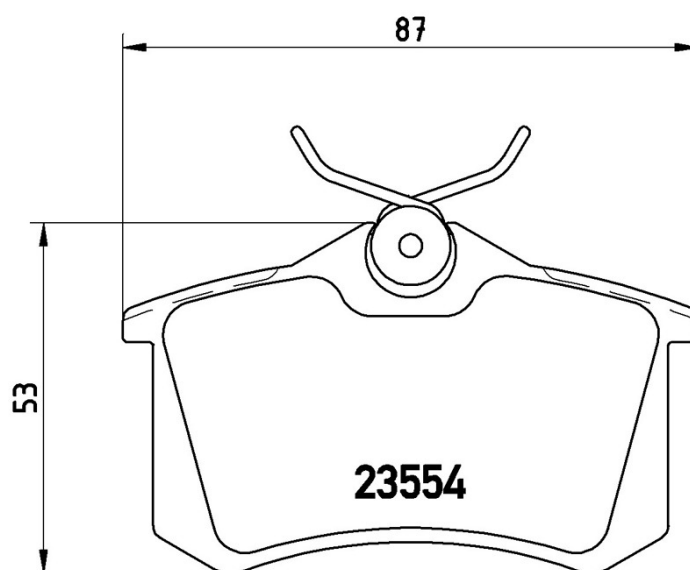

- ✓ OE-equivalent
- ✓ Brembo quality
- ✓ ECE-R90 certificate
- ✓ Safety
- ✓ Performance
- ✓ Sports driving
- ✓ With accessories

Technical specifications

EAN code 8020584069240	Axle Front and rear	Thickness 17 mm
Width 87 mm	Height 53 mm	Braking system Lucas
Wear indicator Without	WVA number 23554,20961	Accessories With accessories With brake caliper bolts