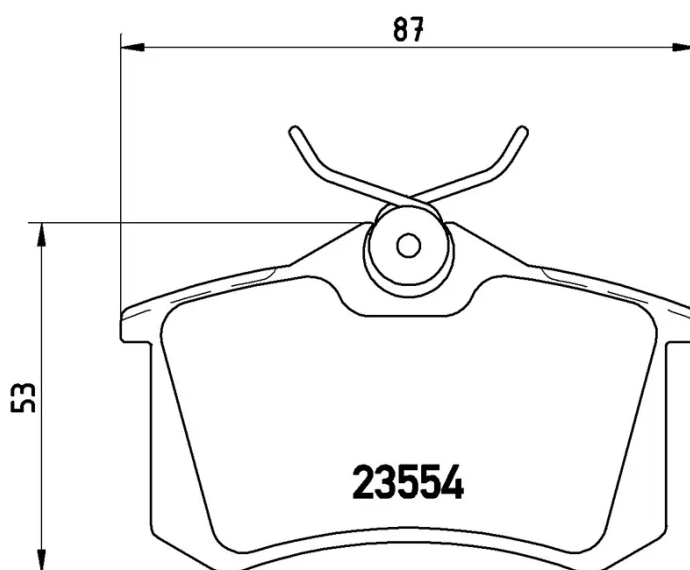

BRAKE PAD XTRA

P 85 020X

The P 85 020X Xtra brake pad is synonymous with reliability

Brembo Xtra brake pads, developed to enhance the advantages of the Xtra and Max discs, are made using the special BRM X L01 compound which consists of more than 30 different components. Compared with the compound used for original-equivalent pads, the new solution assures a higher friction coefficient, which translates to more precise and stable braking, at both high and low temperatures. All this makes for greater driving comfort and improved pedal modularity, without compromising the product's mileage output.

- ✓ OE-equivalent
- ✓ Brembo quality
- ✓ ECE-R90 certificate
- ✓ Safety
- ✓ Performance
- ✓ Sports driving
- ✓ With accessories

Technical specifications

EAN code 8020584069240	Axle Front and rear	Thickness 17 mm
Width 87 mm	Height 53 mm	Braking system Lucas
Wear indicator Without	WVA number 20961,23554	Accessories With accessories With anti-squeal shim With brake caliper bolts