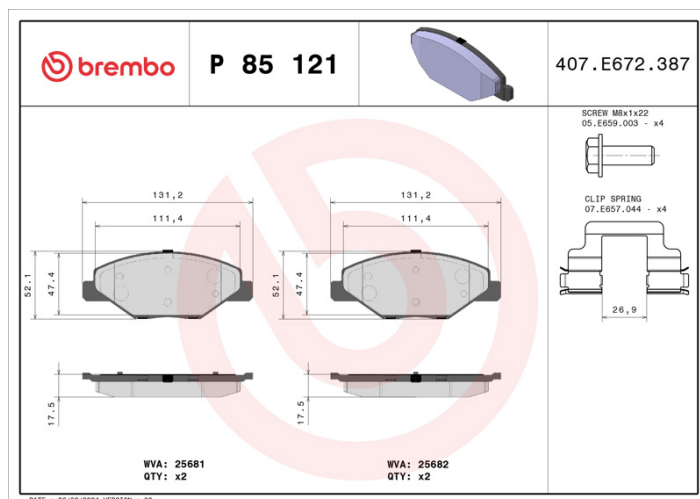

BRAKE PAD

P 85 121

The P 85 121 brake pad is synonymous with reliability

The Brembo brake pad guarantees ultimate safety when braking thanks to the use of more than 100 different compounds, designed according to the type of vehicle and use. Stopping distances reduced to a minimum, maximum driving comfort and silent operation are the most important features of Brembo materials. Brembo brake pads are supplied together with an extensive range of accessories and assembly kits for professional-standard installation.

- ✓ OE-equivalent
- ✓ Brembo quality
- ✓ ECE-R90 certificate
- ✓ Safety
- ✓ Performance
- ✓ Comfort
- ✓ With accessories

Technical specifications

EAN code 8020584103944	Axle Front	Thickness 18 mm
Width 131 mm	Height 52 mm	Braking system TRW
Wear indicator Without	WVA number 25682,25681	Accessories With accessories With brake caliper bolts