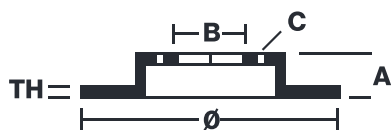

SPORT | TY3 BRAKE DISC

59.E116.14

The 59.E116.14 brake disc is synonymous with reliability

Type-3 slotting used to distinguish the Brembo SPORT | TY3 brake disc is widely used in professional motorsports. It therefore offers superior initial response with excellent release characteristics, improving braking performance while giving the vehicle an aggressive appearance. The Brembo logo on the braking surface adds an exclusive and unique touch to the vehicle. The SPORT | TY3 brake discs are plug-and-play since they replace OE discs directly.

- ✓ OE-equivalent
- ✓ Brembo quality
- ✓ ECE-R90 certificate
- ✓ Safety
- ✓ Performance
- ✓ Comfort
- ✓ Sports driving
- ✓ Sparty look

Technical specifications

Diameter	Thickness (TH)	Height (A)
255 mm	28 mm	59 mm
Number of holes (C)	Brake disc type	Centering
5	Solid	62 mm
Min. thickness	Axle	
26 mm	Front	
Units per box	EAN code	
1	8020584606872	