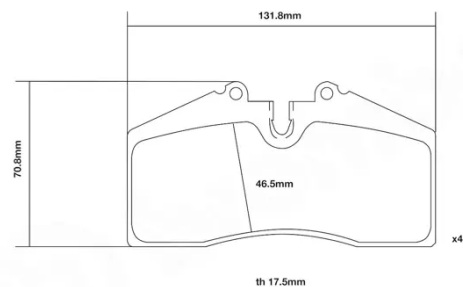

- ✓ OE-equivalent
- ✓ Brembo quality
- ✓ ECE-R90 certificate
- ✓ Safety
- ✓ Performance
- ✓ Comfort
- ✓ Sports driving
- ✓ Sporty look

Technical specifications

Width
132 mm

Thickness
18 mm

Wear indicator
Prepared for wear indicator

WVA number
20953

Axle
Front and rear

EAN code
8020584602010

COMPATIBLE VEHICLES