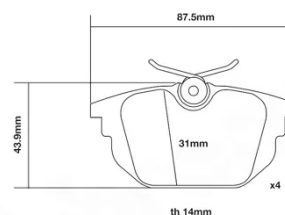

Technical specifications

Width **78 mm** Thickness **14 mm**

WVA number **23177** Axle **Rear**

EAN code **8020584602959**