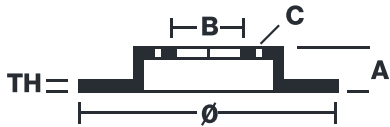

# 168B407D6

The 168B407D6 brake disc is synonymous with reliability

- ✓ OE-equivalent
- ✓ Brembo quality
- ✓ Safety
- ✓ Performance
- ✓ Durability
- ✓ Sports driving

## Technical specifications

Diameter Ø	Thickness (TH)	Number of holes
<b>305 mm</b>	<b>5 mm</b>	<b>5</b>
Hole diameter	Centering (B)	Brake disc type
<b>14 mm</b>	<b>181 mm</b>	<b>Fixed</b>
Surface width	Holes fixing (C)	
	<b>14 mm</b>	
Units per box		
<b>1</b>		