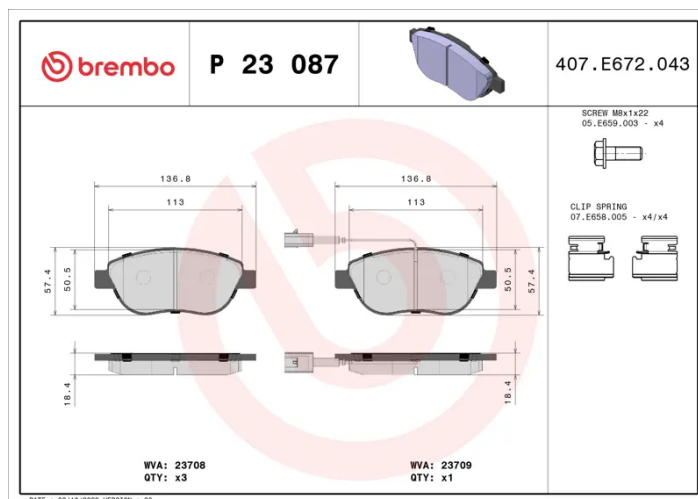

BRAKE PAD

P 23 087

The P 23 087 brake pad is synonymous with reliability

The Brembo brake pad guarantees ultimate safety when braking thanks to the use of more than 100 different compounds, designed according to the type of vehicle and use. Stopping distances reduced to a minimum, maximum driving comfort and silent operation are the most important features of Brembo materials. Brembo brake pads are supplied together with an extensive range of accessories and assembly kits for professional-standard installation.

- ✓ OE-equivalent
- ✓ Brembo quality
- ✓ ECE-R90 certificate
- ✓ Safety
- ✓ Performance
- ✓ Comfort
- ✓ With accessories

Technical specifications

EAN code 8020584051573	Axle Front	Thickness 19 mm
Width 137 mm	Height 57 mm	Braking system Bosch
Wear indicator Electric	WVA number 23708,23709,23981	Accessories With accessories With anti-squeal shim With brake caliper bolts