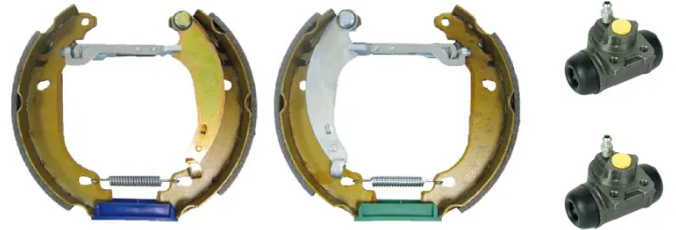

SHOE KIT K 68 067

The K 68 067 shoe kit is synonymous with reliability

The Brembo Kit & Fit is the ideal solution for the maintenance of drum brakes: everything you need for quick and efficient servicing is supplied in a single pre-assembled package, all with guaranteed Brembo quality. The kit contains all the components necessary for drum brake maintenance: shoes, brake wheel cylinders, springs, lubricant, and fixing kit.

- ✓ OE-equivalent
- ✓ Brembo quality
- ✓ ECE-R90 certificate
- ✓ Safety
- ✓ Durability
- ✓ Quick assembly
- ✓ With accessories
- ✓ Pre-Assembled Kit

Technical specifications

EAN code	Axle	Diameter
8020584076972	Rear	180 mm
Width	Master cylinder diameter	Type of assembly
42 mm	19 mm	Pre-assembled
Braking system	Brake proportioning valve	
Bosch		