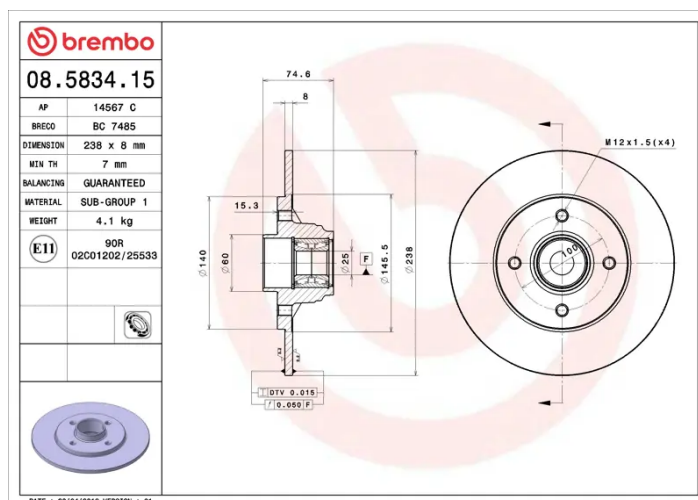

- ✓ OE-equivalent
- ✓ Brembo quality
- ✓ ECE-R90 certificate
- ✓ Safety
- ✓ Bearing kit

Technical specifications

EAN code
8020584014288

Axle
Rear

Diameter \varnothing
238 mm

Thickness (TH)
8 mm

Height (A)
75 mm

Number of holes (C)
4

Brake disc type
Solid

Centering (B)
52 mm

Min. thickness
7 mm

Tightening torque
90 Nm

COMPATIBLE VEHICLES

COMPATIBLE OE PART NUMBERS

7700780077